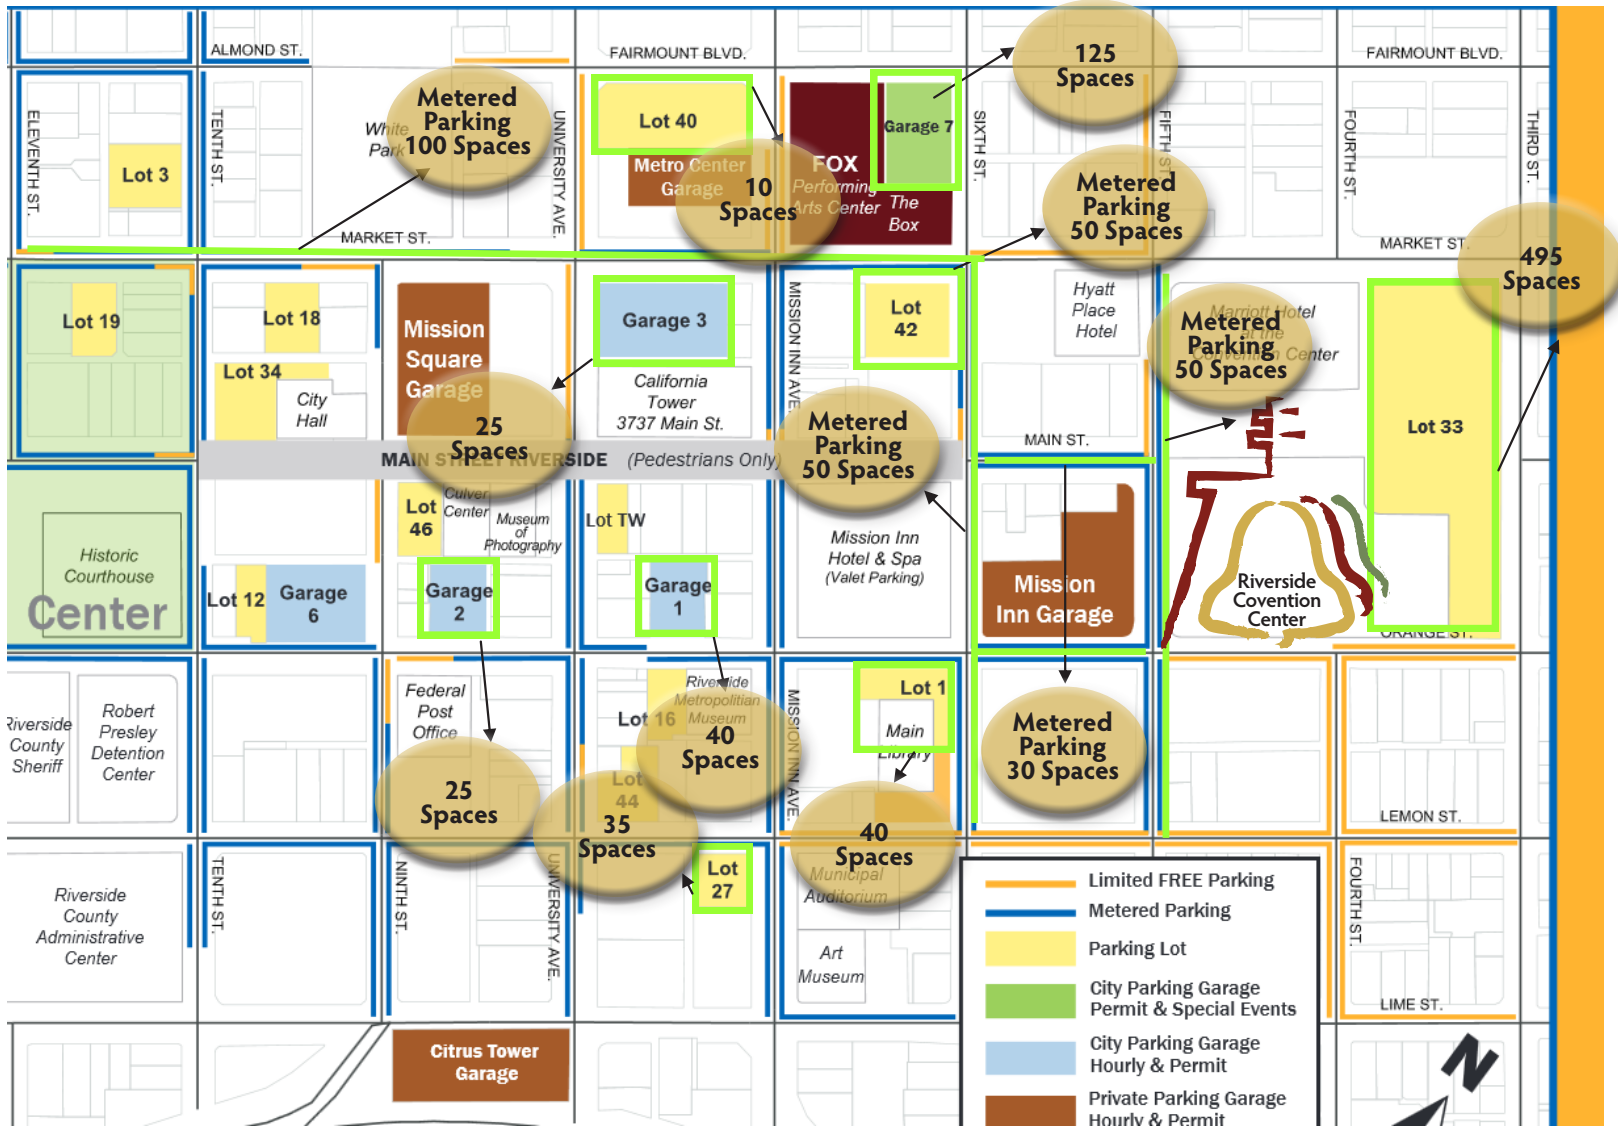

THE RIVERSIDE CONVENTION & VISITORS BUREAU

Downtown Riverside Parking Guide

Lot 33 Parking ~ \$8 per day • Metered Parking ~ \$1.00 - \$1.50 per hour

3750 University Avenue #175, Riverside, CA 92501
 info@riversidecvb.com or
 call 951.222.4700
 www.riversidecvb.com